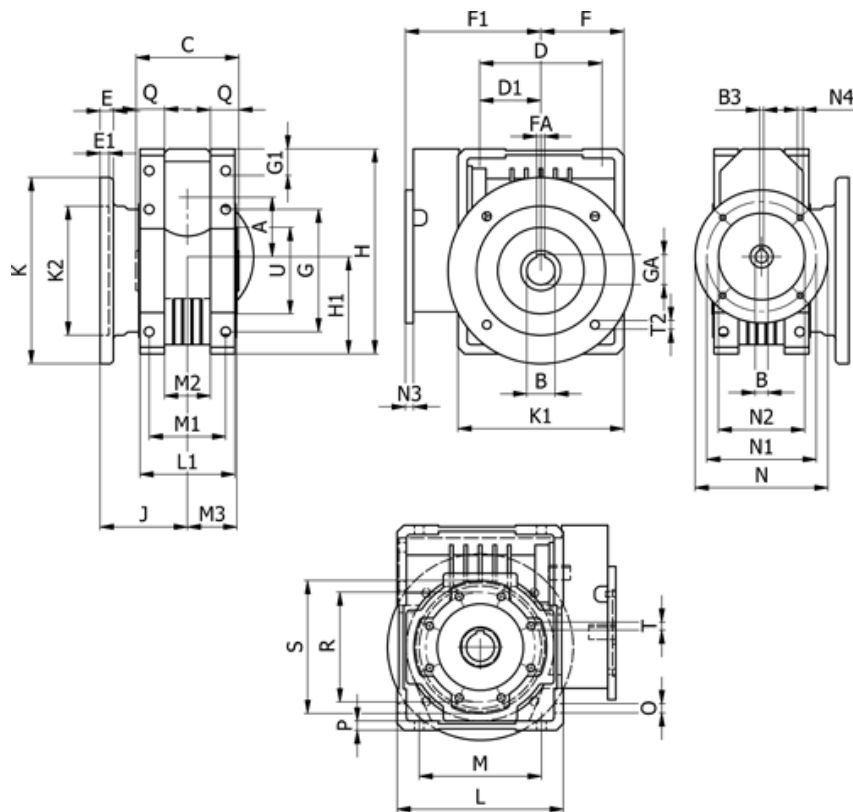

Article number: 3921110060545

Description: Worm gear  
WR 110-UFC1-60-112B5, without lubrication

## Measures

A = 110.10	E = 20	H = 308.0	M = 184	N4 = M12x13	U = 130
B = 42	E1 = 12	H1 = 125.0	M1 = 115	O = 14.0	
B1 E7 = 28	F = 125	J = 179.5	M2 = 69	P = 14	
B2 = 31.3	F1 = 213	K = 280	M3 = 73.0	Q = 45	
B3 H9 = 8	FA = 12	K1 = 230	N = 250	R = 165	
C = 155	G = 184	K2 = 170	N1 = 215	S = 200	
D = 174.0	G1 = 58.0	L = 250	N2 = 180	T = M12x19	
D1 = 82.0	GA = 45.3	L1 = 143	N3 = 13.0	T2 = 13.0	